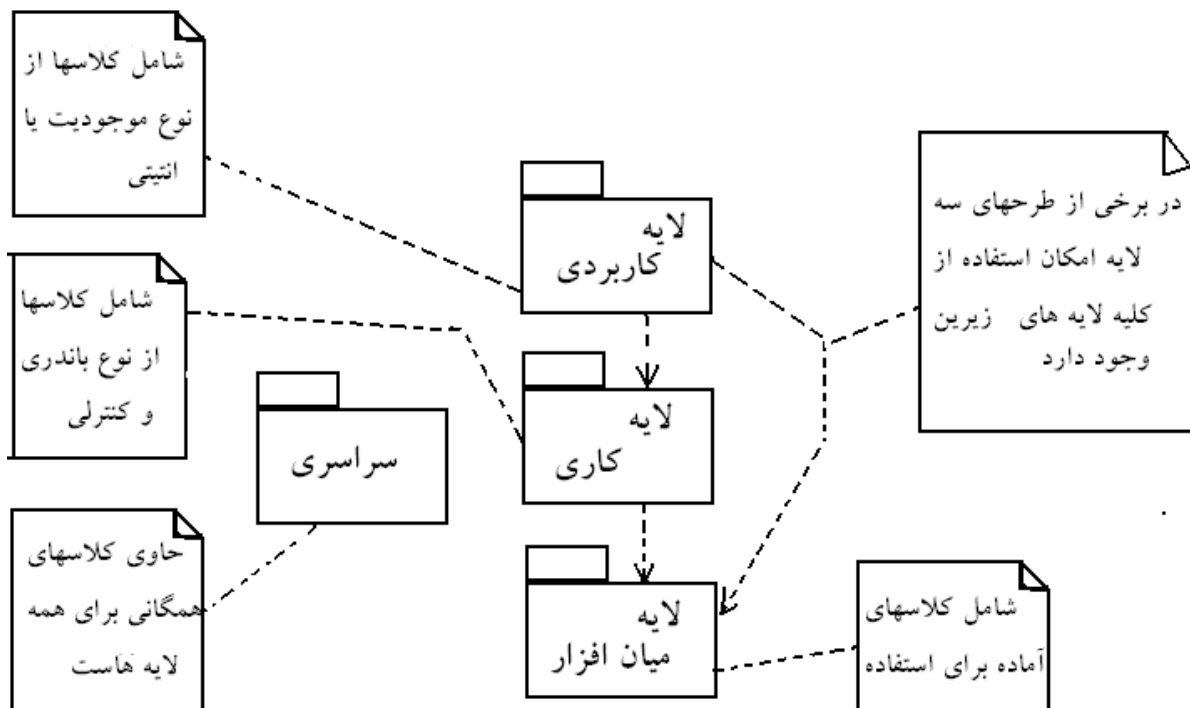

stereotype

Session .

ASP

server page

ASP

java.rmi

CourseReg

. Course Reg DB Manager

Object Store Support

Application Port

. Received Cntl Received Form Received Menu

Update Model from

Code

COM

Drag&Drop

...