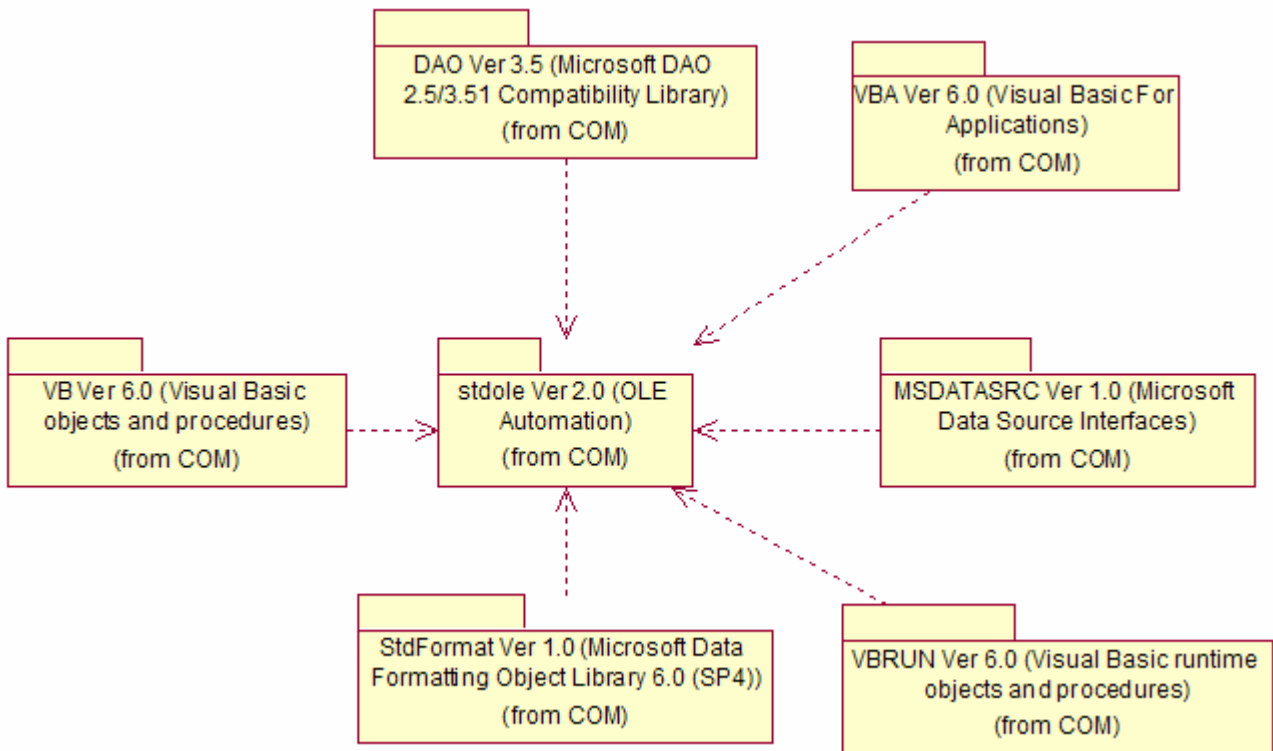

Object Store Support

Application Port

. Received Cntl Received Form Received Menu

Update Model from

Code

COM

Drag&Drop

...