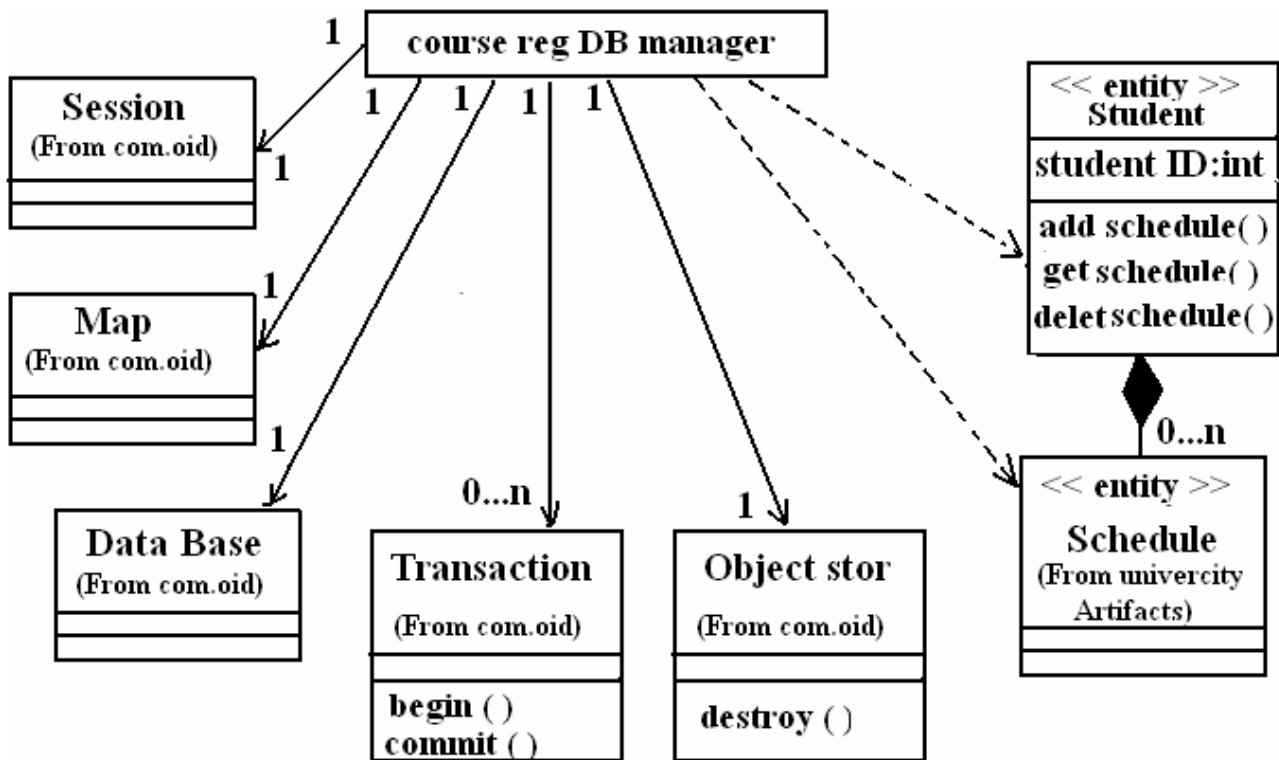

stereotype

Session .

ASP

server page

ASP

java.rmi

CourseReg

. Course Reg DB Manager

Object Store Support

Application Port

. Received Cntl Received Form Received Menu

Update Model from

Code

COM

Drag&Drop

...