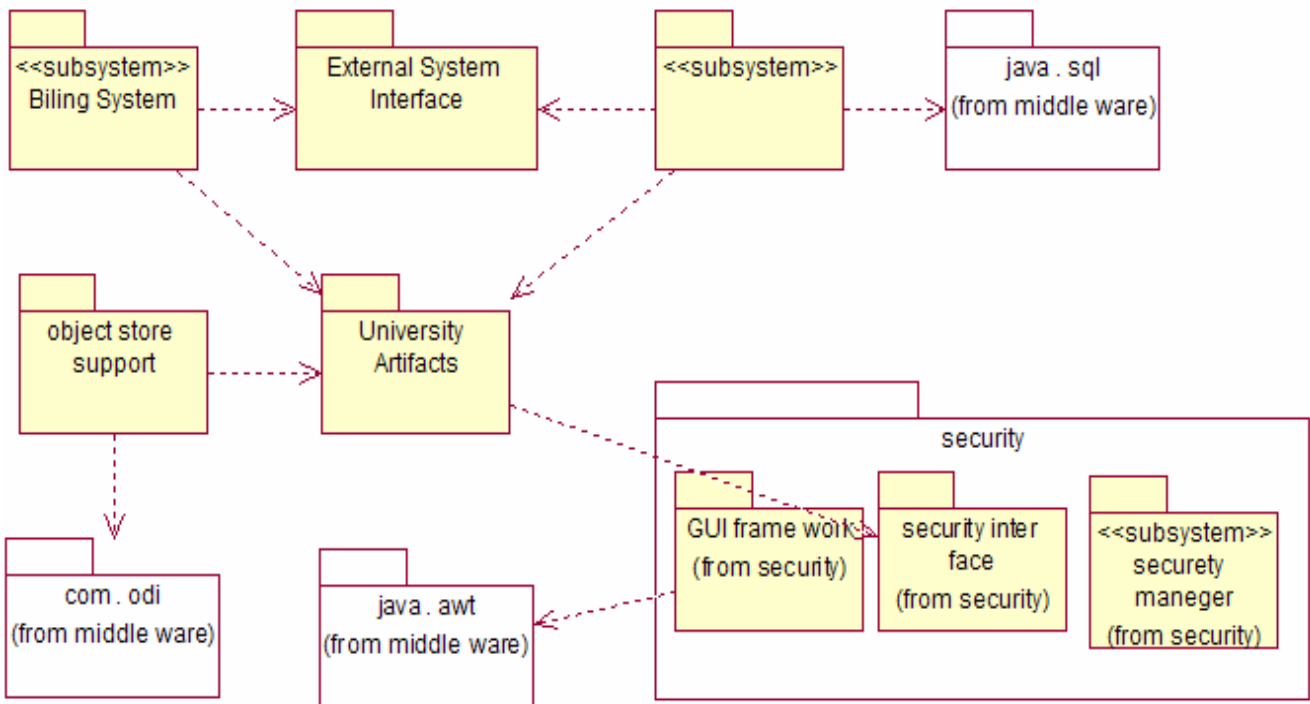

stereotype

Session .

ASP

server page

ASP

java.rmi

CourseReg

. Course Reg DB Manager

Object Store Support

Application Port

. Received Cntl Received Form Received Menu

Update Model from

Code

COM

Drag&Drop

...